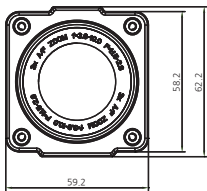

Dimensions

Unit : mm

MODEL		BMH-HG25		
CAMERA				
Image Sensor	1/1.8" Sony Global Shutter CMOS Sensor			
Total Pixels	2064 (H) x 1554 (V) = 3.21M Pixels			
Recording Pixels	1920 (H) x 1080 (V) = 2.07M Pixels			
Resolution	1080p/60(50)/fps, 1080p/30(25)/fps, 720p/60(50)/fps, 720p/30(25)/fps			
Min. Illumination	Color	Color(1/30s) : 0.3 lux , BW(1/30s) : 0.02 lux		
	BW	Color DSS(1/7.5s) : 0.075 lux , BW DSS(1/7.5s) : 0.005lux		
Shutter Mode	Global Shutter			
S/N Ratio	more than 50dB (AGC off)			
Video Output	NETWORK, HD-SDI, EX-SDI, CVBS			
LENS		x3		
Lens Type	x3 Day & Night Motorized Lens			
Zoom Ratio	Optical x3, Digital x6 Zoom			
Focal Length	f = 3.6mm ~ 10mm			
Aperture Ratio	F1.5 (wide) ~ F2.8 (tele)			
Angle Of View (D, H, V)	WIDE	93.1°	85.2°	54.7°
	TELE	41.6°	36.6°	21.1°
CAMERA FUNCTIONS				
Camera Title	ID / Title / Zoom Ratio / System Message			
Day & Night	Auto / Day / Night			
BLC	Off / On			
ACE	Off / Manual(0~11 steps)			
DNR	Off / 2D / 3D / 2D+3D(Auto / Low / Middle / High)			
Defog	Off / Manual(0~11 steps)			
HLC	Off / On			
Motion Detection	Off / On (4 positions)			
Privacy Mask	Off / On (8 positions)			
Digital Slow Shutter	Off / x2 / x3 / x4 / x5 / x6 / x7 / x8 / x9 / x10 / x12 / x15			
Gain Control	Off / On			
White Balance	Auto / One Push / Manual / Indoor / Outdoor			
Shutter Speed	1/30(25) ~ 1/10,000 sec			
E.Zoom	Off / On(x1 ~ x6)			
Digital Flip	Off / H / V / H&V			
NETWORK				
Ethernet	RJ-45 (10/100BASE-T)			
Video Compression	H.265, H.264, MJPEG			
Resolution	1080p, 720p, 1024x576, 640x360, D1, 4CIF, VGA			
Streaming Capability	Triple Streaming			
IP	IPv4, IPv6			
Protocol	TCP, IP, HTTP, DHCP, FTP, DNS, DDNS, NTP, ICMP, SNMP, SMTPE, UPnP, RTP, RTSP, ONVIF			
Webpage Language	Korean, English			
GENERAL				
Power Source	DC12V±10% / 802.3af PoE			
Power Consumption	Max 700mA			
Operating Temperature	-10°C ~ +50°C / 0% ~ 90% RH			
Dimensions	59.2(W) x 62.2(H) x 133.8(D) mm			
Weight	410g			