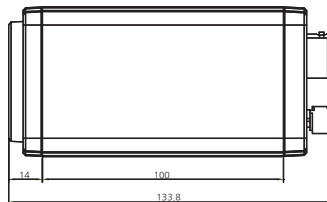

Dimensions

Unit : mm

MODEL		BMH-HG25		
CAMERA				
Image Sensor	1/1.8" Sony Global Shutter CMOS Sensor			
Total Pixels	2064 (H) x 1554 (V) = 3.21M Pixels			
Recording Pixels	1920 (H) x 1080 (V) = 2.07M Pixels			
Resolution	1080p/60(50)/fps, 1080p/30(25)/fps, 720p/60(50)/fps, 720p/30(25)/fps			
Min. Illumination	Color	Color(1/30s) : 0.3 lux , BW(1/30s) : 0.02 lux		
	BW	Color DSS(1/7.5s) : 0.075 lux , BW DSS(1/7.5s) : 0.005lux		
Shutter Mode	Global Shutter			
S/N Ratio	more than 50dB (AGC off)			
Video Output	NETWORK, HD-SDI, EX-SDI, CVBS			
LENS		x3		
Lens Type	x3 Day & Night Motorized Lens			
Zoom Ratio	Optical x3, Digital x6 Zoom			
Focal Length	f = 3.6mm ~ 10mm			
Aperture Ratio	F1.5 (wide) ~ F2.8 (tele)			
Angle Of View (D, H, V)	WIDE	93.1°	85.2°	54.7°
	TELE	41.6°	36.6°	21.1°
CAMERA FUNCTIONS				
Camera Title	ID / Title / Zoom Ratio / System Message			
Day & Night	Auto / Day / Night			
BLC	Off / On			
ACE	Off / Manual(0~11 steps)			
DNR	Off / 2D / 3D / 2D+3D(Auto / Low / Middle / High)			
Defog	Off / Manual(0~11 steps)			
HLC	Off / On			
Motion Detection	Off / On (4 positions)			
Privacy Mask	Off / On (8 positions)			
Digital Slow Shutter	Off / x2 / x3 / x4 / x5 / x6 / x7 / x8 / x9 / x10 / x12 / x15			
Gain Control	Off / On			
White Balance	Auto / One Push / Manual / Indoor / Outdoor			
Shutter Speed	1/30(25) ~ 1/10,000 sec			
E.Zoom	Off / On(x1 ~ x6)			
Digital Flip	Off / H / V / H&V			
NETWORK				
Ethernet	RJ-45 (10/100BASE-T)			
Video Compression	H.265, H.264, MJPEG			
Resolution	1080p, 720p, 1024x576, 640x360, D1, 4CIF, VGA			
Streaming Capability	Triple Streaming			
IP	IPv4, IPv6			
Protocol	TCP, IP, HTTP, DHCP, FTP, DNS, DDNS, NTP, ICMP, SNMP, SMTPE, UPnP, RTP, RTSP, ONVIF			
Webpage Language	Korean, English			
GENERAL				
Power Source	DC12V±10% / 802.3af PoE			
Power Consumption	Max 700mA			
Operating Temperature	-10°C ~ +50°C / 0% ~ 90% RH			
Dimensions	59.2(W) x 62.2(H) x 133.8(D) mm			
Weight	410g			