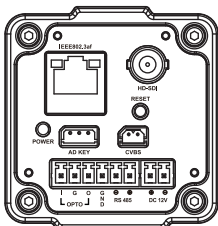

Dimensions

Unit : mm

MODEL		BMH-HG25		
CAMERA				
Image Sensor	1/1.8" Sony Global Shutter CMOS Sensor			
Total Pixels	2064 (H) x 1554 (V) = 3.21M Pixels			
Recording Pixels	1920 (H) x 1080 (V) = 2.07M Pixels			
Resolution	1080p/60(50)/fps, 1080p/30(25)/fps, 720p/60(50)/fps, 720p/30(25)/fps			
Min. Illumination	Color	Color(1/30s) : 0.3 lux , BW(1/30s) : 0.02 lux		
	BW	Color DSS(1/7.5s) : 0.075 lux , BW DSS(1/7.5s) : 0.005lux		
Shutter Mode	Global Shutter			
S/N Ratio	more than 50dB (AGC off)			
Video Output	NETWORK, HD-SDI, EX-SDI, CVBS			
LENS		x3		
Lens Type	x3 Day & Night Motorized Lens			
Zoom Ratio	Optical x3, Digital x6 Zoom			
Focal Length	f = 3.6mm ~ 10mm			
Aperture Ratio	F1.5 (wide) ~ F2.8 (tele)			
Angle Of View (D, H, V)	WIDE	93.1°	85.2°	54.7°
	TELE	41.6°	36.6°	21.1°
CAMERA FUNCTIONS				
Camera Title	ID / Title / Zoom Ratio / System Message			
Day & Night	Auto / Day / Night			
BLC	Off / On			
ACE	Off / Manual(0~11 steps)			
DNR	Off / 2D / 3D / 2D+3D(Auto / Low / Middle / High)			
Defog	Off / Manual(0~11 steps)			
HLC	Off / On			
Motion Detection	Off / On (4 positions)			
Privacy Mask	Off / On (8 positions)			
Digital Slow Shutter	Off / x2 / x3 / x4 / x5 / x6 / x7 / x8 / x9 / x10 / x12 / x15			
Gain Control	Off / On			
White Balance	Auto / One Push / Manual / Indoor / Outdoor			
Shutter Speed	1/30(25) ~ 1/10,000 sec			
E.Zoom	Off / On(x1 ~ x6)			
Digital Flip	Off / H / V / H&V			
NETWORK				
Ethernet	RJ-45 (10/100BASE-T)			
Video Compression	H.265, H.264, MJPEG			
Resolution	1080p, 720p, 1024x576, 640x360, D1, 4CIF, VGA			
Streaming Capability	Triple Streaming			
IP	IPv4, IPv6			
Protocol	TCP, IP, HTTP, DHCP, FTP, DNS, DDNS, NTP, ICMP, SNMP, SMTPE, UPnP, RTP, RTSP, ONVIF			
Webpage Language	Korean, English			
GENERAL				
Power Source	DC12V±10% / 802.3af PoE			
Power Consumption	Max 700mA			
Operating Temperature	-10°C ~ +50°C / 0% ~ 90% RH			
Dimensions	59.2(W) x 62.2(H) x 133.8(D) mm			
Weight	410g			