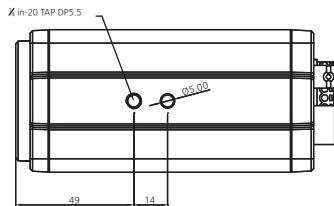

Dimensions

Unit : mm

MODEL		BMH-HG25		
CAMERA				
Image Sensor	1/1.8" Sony Global Shutter CMOS Sensor			
Total Pixels	2064 (H) x 1554 (V) = 3.21M Pixels			
Recording Pixels	1920 (H) x 1080 (V) = 2.07M Pixels			
Resolution	1080p/60(50)/fps, 1080p/30(25)/fps, 720p/60(50)/fps, 720p/30(25)/fps			
Min. Illumination	Color	Color(1/30s) : 0.3 lux , BW(1/30s) : 0.02 lux		
	BW	Color DSS(1/7.5s) : 0.075 lux , BW DSS(1/7.5s) : 0.005lux		
Shutter Mode	Global Shutter			
S/N Ratio	more than 50dB (AGC off)			
Video Output	NETWORK, HD-SDI, EX-SDI, CVBS			
LENS		x3		
Lens Type	x3 Day & Night Motorized Lens			
Zoom Ratio	Optical x3, Digital x6 Zoom			
Focal Length	f = 3.6mm ~ 10mm			
Aperture Ratio	F1.5 (wide) ~ F2.8 (tele)			
Angle Of View (D, H, V)	WIDE	93.1°	85.2°	54.7°
	TELE	41.6°	36.6°	21.1°
CAMERA FUNCTIONS				
Camera Title	ID / Title / Zoom Ratio / System Message			
Day & Night	Auto / Day / Night			
BLC	Off / On			
ACE	Off / Manual(0~11 steps)			
DNR	Off / 2D / 3D / 2D+3D(Auto / Low / Middle / High)			
Defog	Off / Manual(0~11 steps)			
HLC	Off / On			
Motion Detection	Off / On (4 positions)			
Privacy Mask	Off / On (8 positions)			
Digital Slow Shutter	Off / x2 / x3 / x4 / x5 / x6 / x7 / x8 / x9 / x10 / x12 / x15			
Gain Control	Off / On			
White Balance	Auto / One Push / Manual / Indoor / Outdoor			
Shutter Speed	1/30(25) ~ 1/10,000 sec			
E.Zoom	Off / On(x1 ~ x6)			
Digital Flip	Off / H / V / H&V			
NETWORK				
Ethernet	RJ-45 (10/100BASE-T)			
Video Compression	H.265, H.264, MJPEG			
Resolution	1080p, 720p, 1024x576, 640x360, D1, 4CIF, VGA			
Streaming Capability	Triple Streaming			
IP	IPv4, IPv6			
Protocol	TCP, IP, HTTP, DHCP, FTP, DNS, DDNS, NTP, ICMP, SNMP, SMTPE, UPnP, RTP, RTSP, ONVIF			
Webpage Language	Korean, English			
GENERAL				
Power Source	DC12V±10% / 802.3af PoE			
Power Consumption	Max 700mA			
Operating Temperature	-10°C ~ +50°C / 0% ~ 90% RH			
Dimensions	59.2(W) x 62.2(H) x 133.8(D) mm			
Weight	410g			