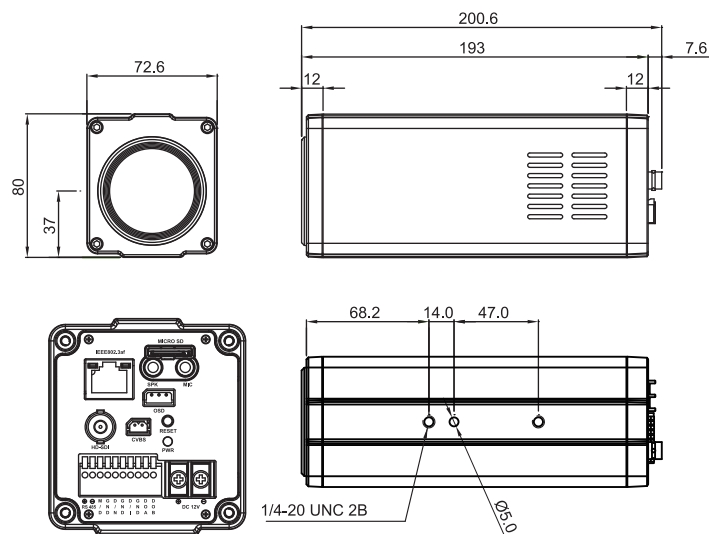

Dimensions

Unit : mm

blue mango

MODEL		BMH-HS308		
CAMERA				
Image Sensor	1/2" Sony CMOS Sensor			
Total Pixels	1952(H) x 1241(V) = 2.42M Pixels			
Active Pixels	1937(H) x 1097 (V) = 2.12M Pixels			
Video Format	1080p@30/25fps, 720p@60/50fps, 720p@30/25fps			
Min. Illumination	Color	0.15 lux / DSS 0.0375 lux		
	BW	0.01lux / DSS 0.002 lux		
S/N Ratio	more than 50dB (AGC off)			
Video Output	NETWORK, HD-SDI, CVBS			
LENS		x30		
Lens Type	x30 Day & Night Zoom Lens			
Zoom Ratio	Optical x30, Digital x32 Zoom			
Focal Length	f = 6.0 mm ~ 180.0 mm			
Aperture Ratio	F1.5 (wide) ~ F4.3 (tele)			
Angle Of View (D, H, V)	WIDE	68.6°	61.2°	35.7°
	TELE	2.65°	2.32°	1.31°
CAMERA FUNCTIONS				
Camera Title	ID / Title / Zoom Ratio / System Message			
Day & Night	Auto / Day / Night / Ext-in			
WDR/BLC	Off / WDR / BLC / HLC			
ACE	Off / Low / Middle / High			
DNR	Auto / Off / Low / Middle / High			
Defog	Off / On(Auto / Manual)			
Image Stabilization	Off / On			
Motion Detection	Off / On (3 positions)			
Privacy Mask	Off / On (24 positions)			
Digital Slow Shutter	Off /x2 /x4			
Gain Control	Off / On			
White Balance	Auto / One Push / Manual / Indoor / Outdoor			
Shutter Speed	1/30(25) ~ 1/30,000 sec			
E.Zoom	Off / x2 ~ x32			
Digital Flip	Off / H / V / H&V			
NETWORK				
Ethernet	RJ-45 (10/100BASE-T)			
Video Compression	H.265, H.264, MJPEG			
Resolution	1920x1080, 1280x720, 1024x576, 640x360, D1, 4CIF, VGA, CIF, QVGA			
bit rate	32Kbps~8Mbps (CBR/VBR Support)			
Max. frame rate	30fps@1920x1080			
Streaming Capability	Supports up to Triple streams			
Audio In / Out	Mic In / Audio Out			
Audio Compression	G.711			
Audio Communication	Bi-directional audio			
Protocol	TCP, UDP, IP, HTTP, DHCP, DNS, ICMP, ARP, IPv4 / IPv6, DDNS, NTP,			
	SNMP, Syslog, UPnP, Bonjour, ZeroConf, RTP/RTSP, Onvif, Genetec Protocol			
Storage	SDXC (up to 64GB, MicroSD)			
Security	MD5 Password / iptables (firewall) / SSL			
Webpage Language	Korean, English			
Web Viewer	IE8.0 or above, Microsoft Edge, Firefox, Google Chrome, Apple Safari			
GENERAL				
Power Source	DC12V±10% / POE 802.3af			
Power Consumption	Max 500mA			
Operating Temperature	-10°C ~ +50°C / 0% ~ 90% RH			
Dimensions	72.6(W) x 80(H) x 200.6(D) mm			
Weight	0.99Kg			